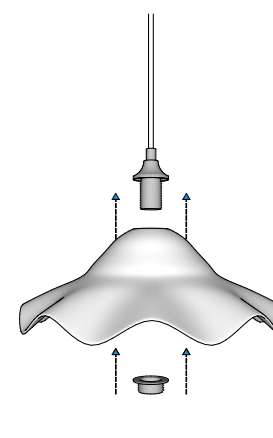

rothschild & bickers

Handblown glass lighting made in England

Product: Black Nouveau

URL: rothschildbickers.com/black-nouveau
Lampholder: E14 fitting / SES bulb
Electrical: AC 220-240V Nominal frequency 50Hz
Max weight incl. 2m flex: Bell 1.8kg, Open 1.8kg
Standard Ceiling Rose: Petite Rose included
- rothschildbickers.com/ceiling-roses/

Options

Styles: Bell, Open
Metal finish: Six standard colours
- rothschildbickers.com/metal
Flex: All standard colours & styles (3 core 0.75mm)
- rothschildbickers.com/flex
- Supplied standard with 2m (can be cut on site)
- Extra length up to 12m on request
Glass colour: Black only
- rothschildbickers.com/glass-colours
Glass finish: Plain only

Bell

Open

Attaching shades