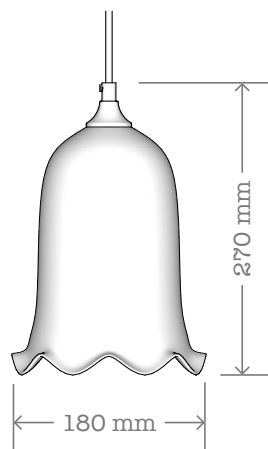

rothschild & bickers

Handblown glass lighting made in England

Product: Black Nouveau

URL: rothschildbickers.com/black-nouveau
Lampholder: E14 fitting / SES bulb
Electrical: AC 220-240V Nominal frequency 50Hz
Max weight incl. 2m flex: Bell 1.8kg, Open 1.8kg
Standard Ceiling Rose: Petite Rose included
- rothschildbickers.com/ceiling-roses/

Options

Styles: Bell, Open
Metal finish: Six standard colours
- rothschildbickers.com/metal
Flex: All standard colours & styles (3 core 0.75mm)
- rothschildbickers.com/flex
- Supplied standard with 2m (can be cut on site)
- Extra length up to 12m on request
Glass colour: Black only
- rothschildbickers.com/glass-colours
Glass finish: Plain only