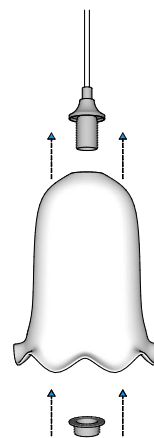

Attaching shades