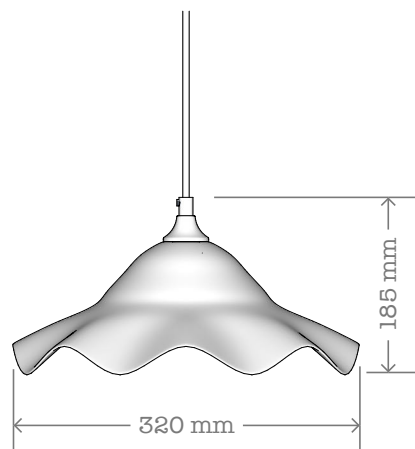

rothschild & bickers

Handblown glass lighting made in England

Product: Black Nouveau

URL: rothschildbickers.com/black-nouveau
Lampholder: E14 fitting / SES bulb
Electrical: AC 220-240V Nominal frequency 50Hz
Max weight incl. 2m flex: Bell 1.8kg, Open 1.8kg
Standard Ceiling Rose: Petite Rose included
- rothschildbickers.com/ceiling-roses/

Options

Styles: Bell, Open
Metal finish: Six standard colours
- rothschildbickers.com/metal
Flex: All standard colours & styles (3 core 0.75mm)
- rothschildbickers.com/flex
- Supplied standard with 2m (can be cut on site)
- Extra length up to 12m on request
Glass colour: Black only
- rothschildbickers.com/glass-colours
Glass finish: Plain only

Open