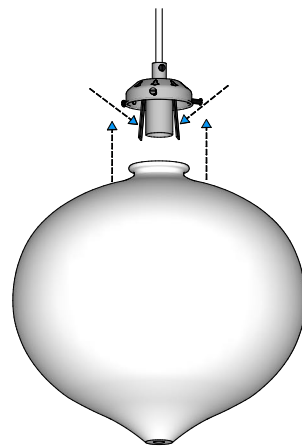

rothschild & bickers

Handblown glass lighting made in England

Product: Bubble Light

URL: rothschildbickers.com/bubble
Lampholder: E14 fitting / SES bulb
Electrical: AC 220-240V Nominal frequency 50Hz
Max weight incl. 2m flex: 1.8kg
Standard Ceiling Rose: Petite Rose included
- rothschildbickers.com/ceiling-roses

Options

Shape: N/A
Metal finish: Standard colours
- rothschildbickers.com/metal
Flex: Standard colours & styles (3 core 0.75mm)
- rothschildbickers.com/flex
- Supplied standard with 2m (can be cut on site)
- Extra length up to 12m on request
Glass colour: Standard colours
- rothschildbickers.com/glass-colours
Glass finish: Bubble only