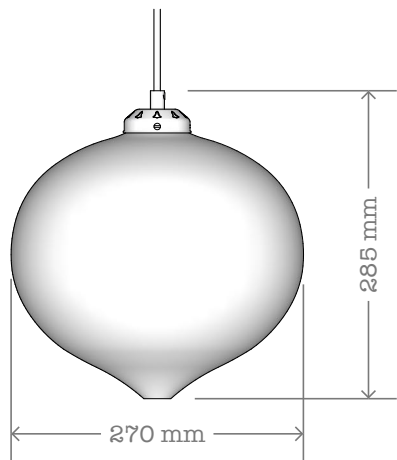

rothschild & bickers

Handblown glass lighting made in England

Product: Bubble Light

URL: rothschildbickers.com/bubble
Lampholder: E14 fitting / SES bulb
Electrical: AC 220-240V Nominal frequency 50Hz
Max weight incl. 2m flex: 1.8kg
Standard Ceiling Rose: Petite Rose included
- rothschildbickers.com/ceiling-roses

Options

Shape: N/A
Metal finish: Standard colours
- rothschildbickers.com/metal
Flex: Standard colours & styles (3 core 0.75mm)
- rothschildbickers.com/flex
- Supplied standard with 2m (can be cut on site)
- Extra length up to 12m on request
Glass colour: Standard colours
- rothschildbickers.com/glass-colours
Glass finish: Bubble only