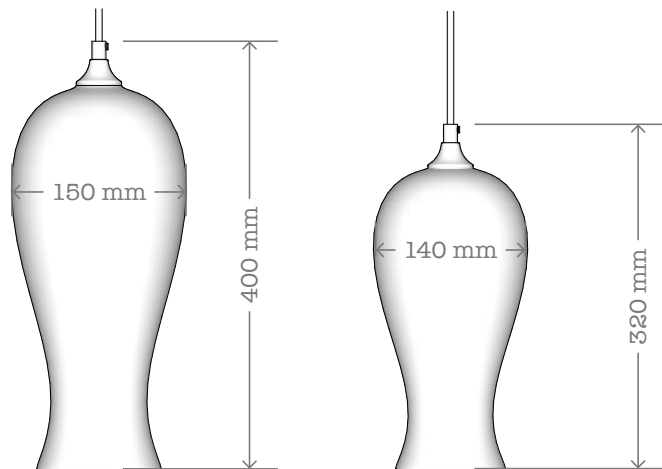

rothschild & bickers

Handblown glass lighting made in England

Product: Lantern Light

URL: rothschildbickers.com/lantern
Lampholder: E14 fitting / SES bulb
Electrical: AC 220-240V Nominal frequency 50Hz
Max weight incl. 2m flex: Standard 1.4kg, Petite 1.2kg
Standard Ceiling Rose: Petite Rose included
- rothschildbickers.com/ceiling-roses

Options

Shape: Standard, Petite
Metal finish: Standard colours
- rothschildbickers.com/metal
Flex: Standard colours & styles (3 core 0.75mm)
- rothschildbickers.com/flex
- Supplied standard with 2m (can be cut on site)
- Extra length up to 12m on request
Glass colour: Standard colours
- rothschildbickers.com/glass-colours
Glass finish: Optic, Plain