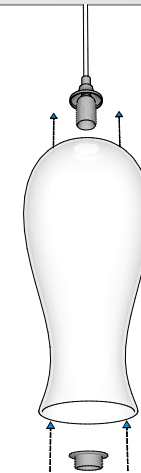

rothschild & bickers

Handblown glass lighting made in England

Product: Lantern Light

URL: rothschildbickers.com/lantern
Lampholder: E14 fitting / SES bulb
Electrical: AC 220-240V Nominal frequency 50Hz
Max weight incl. 2m flex: Standard 1.4kg, Petite 1.2kg
Standard Ceiling Rose: Petite Rose included
- rothschildbickers.com/ceiling-roses

Options

Shape: Standard, Petite
Metal finish: Standard colours
- rothschildbickers.com/metal
Flex: Standard colours & styles (3 core 0.75mm)
- rothschildbickers.com/flex
- Supplied standard with 2m (can be cut on site)
- Extra length up to 12m on request
Glass colour: Standard colours
- rothschildbickers.com/glass-colours
Glass finish: Optic, Plain