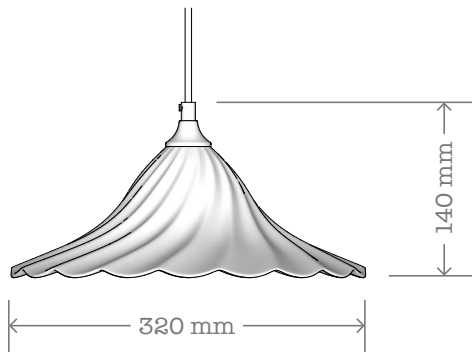

rothschild & bickers

Handblown glass lighting made in England

Product: Open Optic

URL: rothschildbickers.com/open-optic
Lampholder: E14 fitting / SES bulb
Electrical: AC 220-240V Nominal frequency 50Hz
Max weight incl. 2m flex: 1.4kg
Standard Ceiling Rose: Petite Rose included
- rothschildbickers.com/ceiling-roses

Options

Shape: N/A
Metal finish: Standard colours
- rothschildbickers.com/metal
Flex: Standard colours & styles (3 core 0.75mm)
- rothschildbickers.com/flex
- Supplied standard with 2m (can be cut on site)
- Extra length up to 12m on request
Glass colour: Standard colours
- rothschildbickers.com/glass-colours
Glass finish: Optic only