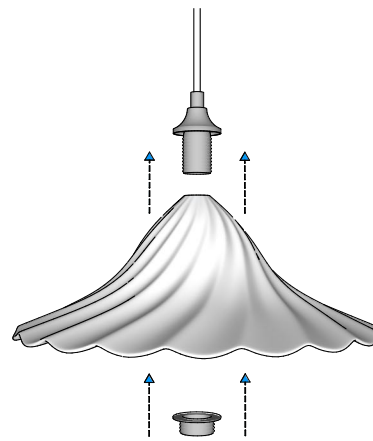

rothschild & bickers

Handblown glass lighting made in England

Product: Open Optic

URL: rothschildbickers.com/open-optic
Lampholder: E14 fitting / SES bulb
Electrical: AC 220-240V Nominal frequency 50Hz
Max weight incl. 2m flex: 1.4kg
Standard Ceiling Rose: Petite Rose included
- rothschildbickers.com/ceiling-roses

Options

Shape: N/A
Metal finish: Standard colours
- rothschildbickers.com/metal
Flex: Standard colours & styles (3 core 0.75mm)
- rothschildbickers.com/flex
- Supplied standard with 2m (can be cut on site)
- Extra length up to 12m on request
Glass colour: Standard colours
- rothschildbickers.com/glass-colours
Glass finish: Optic only