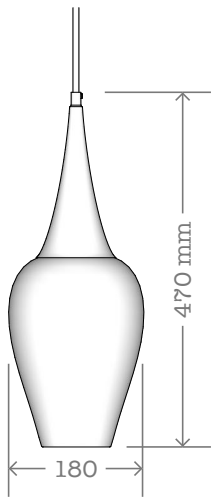

## Product: Retro Light

URL: [rothschildbickers.com/retro](http://rothschildbickers.com/retro)  
Lampholder: E14 fitting / SES bulb  
Electrical: AC 220-240V Nominal frequency 50Hz  
Max weight incl. 2m flex: 1.6kg  
Standard Ceiling Rose: Petite Rose included  
- [rothschildbickers.com/ceiling-roses](http://rothschildbickers.com/ceiling-roses)

## Options

Shape: N/A  
Metal finish: Standard: Copper  
- Other colours available on request with plating surcharge  
- [rothschildbickers.com/metal](http://rothschildbickers.com/metal)  
Flex: Standard colours & styles (3 core 0.75mm)  
- [rothschildbickers.com/flex](http://rothschildbickers.com/flex)  
- Supplied standard with 2m (can be cut on site)  
- Extra length up to 12m on request  
Glass colour: Standard colours  
- [rothschildbickers.com/glass-colours](http://rothschildbickers.com/glass-colours)  
Glass finish: Plain, Diamond, Optic