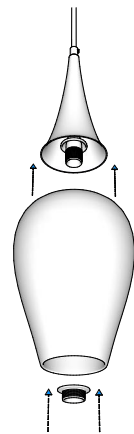

## Product: Retro Light

URL: [rothschildbickers.com/retro](http://rothschildbickers.com/retro)  
Lampholder: E14 fitting / SES bulb  
Electrical: AC 220-240V Nominal frequency 50Hz  
Max weight incl. 2m flex: 1.6kg  
Standard Ceiling Rose: Petite Rose included  
- [rothschildbickers.com/ceiling-roses](http://rothschildbickers.com/ceiling-roses)

## Options

Shape: N/A  
Metal finish: Standard: Copper  
- Other colours available on request with plating surcharge  
- [rothschildbickers.com/metal](http://rothschildbickers.com/metal)  
Flex: Standard colours & styles (3 core 0.75mm)  
- [rothschildbickers.com/flex](http://rothschildbickers.com/flex)  
- Supplied standard with 2m (can be cut on site)  
- Extra length up to 12m on request  
Glass colour: Standard colours  
- [rothschildbickers.com/glass-colours](http://rothschildbickers.com/glass-colours)  
Glass finish: Plain, Diamond, Optic