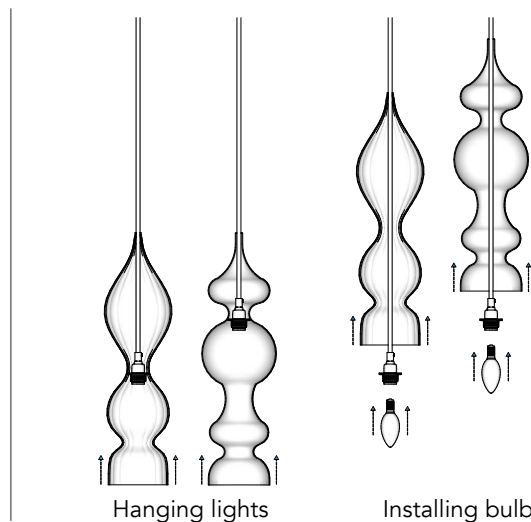

## Product: Spindle Pendant

URL: [rothschildbickers.com/spindle-pendant](https://rothschildbickers.com/spindle-pendant)  
Lampholder: E14 fitting / SES bulb  
Electrical: AC 220-240V Nominal frequency 50Hz  
Max weight incl. 2m flex: 1.4kg  
Standard Ceiling Rose: Petite Rose included  
- [rothschildbickers.com/ceiling-roses](https://rothschildbickers.com/ceiling-roses)

## Options

Shape: 3-Bubble, 4-Bubble  
Metal finish: Standard colours  
- [rothschildbickers.com/metal](https://rothschildbickers.com/metal)  
Flex: Standard colours & styles (3 core 0.75mm)  
- [rothschildbickers.com/flex](https://rothschildbickers.com/flex)  
- Supplied standard with 2m (can be cut on site)  
- Extra length up to 12m on request  
Glass colour: Clear only  
Glass finish: Optic only

3-Bubble

4-Bubble

Hanging lights

Installing bulb

## Shade height & installing bulbs

- These lights require a certain amount of exposed flex.
- This allows the shade to move up the flex to install or change the bulb.
- 3-Bubble: 300mm
- 4-Bubble: 500mm