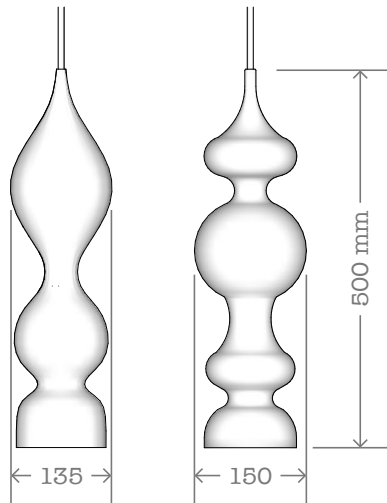

## Product: Spindle Pendant

URL: [rothschildbickers.com/spindle-pendant](https://rothschildbickers.com/spindle-pendant)  
Lampholder: E14 fitting / SES bulb  
Electrical: AC 220-240V Nominal frequency 50Hz  
Max weight incl. 2m flex: 1.4kg  
Standard Ceiling Rose: Petite Rose included  
- [rothschildbickers.com/ceiling-roses](https://rothschildbickers.com/ceiling-roses)

## Options

Shape: 3-Bubble, 4-Bubble  
Metal finish: Standard colours  
- [rothschildbickers.com/metal](https://rothschildbickers.com/metal)  
Flex: Standard colours & styles (3 core 0.75mm)  
- [rothschildbickers.com/flex](https://rothschildbickers.com/flex)  
- Supplied standard with 2m (can be cut on site)  
- Extra length up to 12m on request  
Glass colour: Clear only  
Glass finish: Optic only

## Shade height & installing bulbs

- These lights require a certain amount of exposed flex.
- This allows the shade to move up the flex to install or change the bulb.
- 3-Bubble: 300mm
- 4-Bubble: 500mm