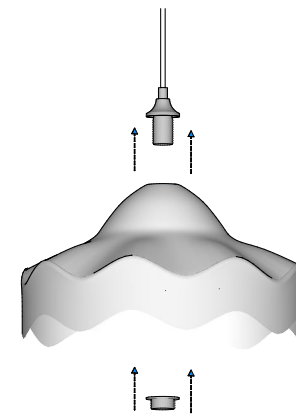

rothschild & bickers

Handblown glass lighting made in England

Product: Vintage Light

URL:	rothschildbickers.com/vintage
Lampholder:	Standard: E14 fitting / SES bulb - Large: E27 / ES bulb
Electrical:	AC 220-240V Nominal frequency 50Hz
Max weight incl. 2m flex:	Standard: 1.4kg - Large: 1.6kg
Standard Ceiling Rose:	Petite Rose included - rothschildbickers.com/ceiling-roses

Options

Shape:	Standard, Large
Metal finish:	Standard colours - rothschildbickers.com/metal
Flex:	Standard colours & styles (3 core 0.75mm) - rothschildbickers.com/flex - Supplied standard with 2m (can be cut on site) - Extra length up to 12m on request
Glass colour:	Standard colours - rothschildbickers.com/glass-colours
Glass finish:	Plain only
Fringe:	Standard colours - rothschildbickers.com/fringe

Standard

Large

Attaching shade