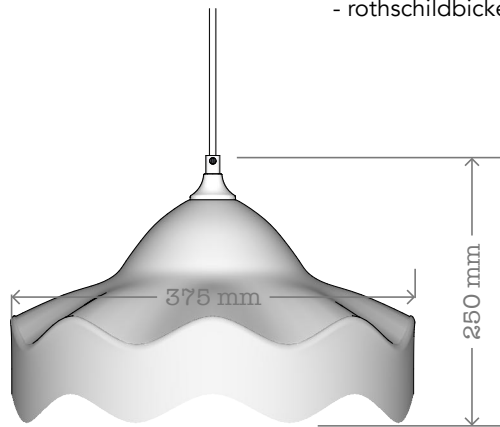

rothschild & bickers

Handblown glass lighting made in England

Product: Vintage Light

URL:	rothschildbickers.com/vintage
Lampholder:	Standard: E14 fitting / SES bulb - Large: E27 / ES bulb
Electrical:	AC 220-240V Nominal frequency 50Hz
Max weight incl. 2m flex:	Standard: 1.4kg - Large: 1.6kg
Standard Ceiling Rose:	Petite Rose included - rothschildbickers.com/ceiling-roses

Options

Shape:	Standard, Large
Metal finish:	Standard colours - rothschildbickers.com/metal
Flex:	Standard colours & styles (3 core 0.75mm) - rothschildbickers.com/flex - Supplied standard with 2m (can be cut on site) - Extra length up to 12m on request
Glass colour:	Standard colours - rothschildbickers.com/glass-colours
Glass finish:	Plain only
Fringe:	Standard colours - rothschildbickers.com/fringe

Standard

Large

Attaching shade