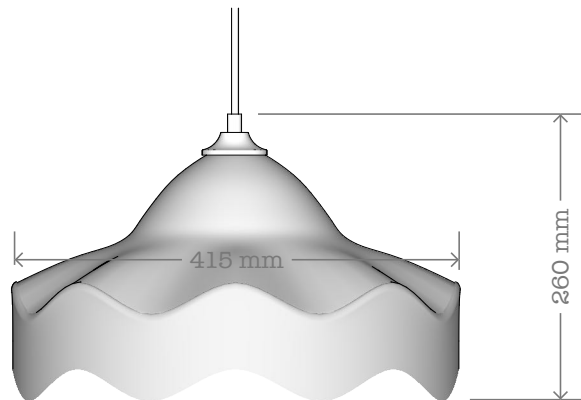

rothschild & bickers

Handblown glass lighting made in England

Product: Vintage Light

URL:	rothschildbickers.com/vintage
Lampholder:	Standard: E14 fitting / SES bulb - Large: E27 / ES bulb
Electrical:	AC 220-240V Nominal frequency 50Hz
Max weight incl. 2m flex:	Standard: 1.4kg - Large: 1.6kg
Standard Ceiling Rose:	Petite Rose included - rothschildbickers.com/ceiling-roses

Options

Shape:	Standard, Large
Metal finish:	Standard colours - rothschildbickers.com/metal
Flex:	Standard colours & styles (3 core 0.75mm) - rothschildbickers.com/flex - Supplied standard with 2m (can be cut on site) - Extra length up to 12m on request
Glass colour:	Standard colours - rothschildbickers.com/glass-colours
Glass finish:	Plain only
Fringe:	Standard colours - rothschildbickers.com/fringe

Standard

Large

Attaching shade