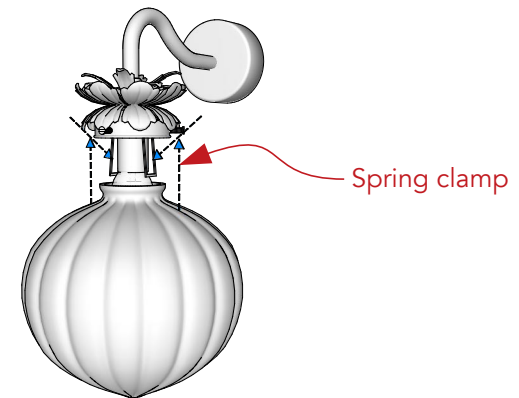

rothschild & bickers

Handblown glass lighting made in England

Product: Flora Wall Light

URL: rothschildbickers.com/flora-wall-light
Lampholder: E14 fitting / SES bulb
Electrical: AC 220-240V Nominal frequency 50Hz
Max weight incl. wall arm: 1.3kg

Options

Shade shape: Standard

Metal finish: Six standard colours
- rothschildbickers.com/metal

Glass colour: Standard Colours
- rothschildbickers.com/glass-colours

Glass finish: Plain, bubble, or optic

Wall arm: SKU: A503 Flora Empire backplate - 78mm D
SKU: A504 Classic backplate - 100m D

Flora Empire backplate
SKU:A503

Classic backplate
SKU:A504

Attaching shade