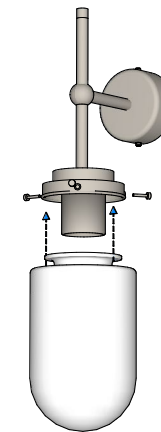

Product: Ship Wall Light

URL: rothschildbickers.com/ship-wall-light
Lampholder: E27 fitting / SES bulb
Electrical: AC 220-240V Nominal frequency 50Hz
Max weight incl. wall arm: 1.3kg

Options

Shade shape: One only

Metal finish: Polished Brass and Polished Nickel
Other finishes available with added surcharge
- rothschildbickers.com/metal

Glass colour: Clear only

Glass finish: Optic only

Wall arm: SKU: A524 Empire backplate - 78mm D

Empire backplate SKU:A524

Attaching shade