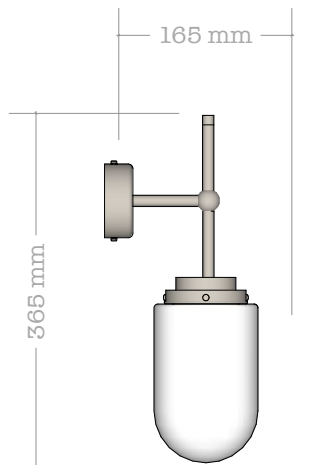

Product: Ship Wall Light

URL: rothschildbickers.com/ship-wall-light
Lampholder: E27 fitting / SES bulb
Electrical: AC 220-240V Nominal frequency 50Hz
Max weight incl. wall arm: 1.3kg

Options

Shade shape: One only

Metal finish: Polished Brass and Polished Nickel
Other finishes available with added surcharge
- rothschildbickers.com/metal

Glass colour: Clear only

Glass finish: Optic only

Wall arm: SKU: A524 Empire backplate - 78mm D

Empire backplate SKU:A524

Attaching shade