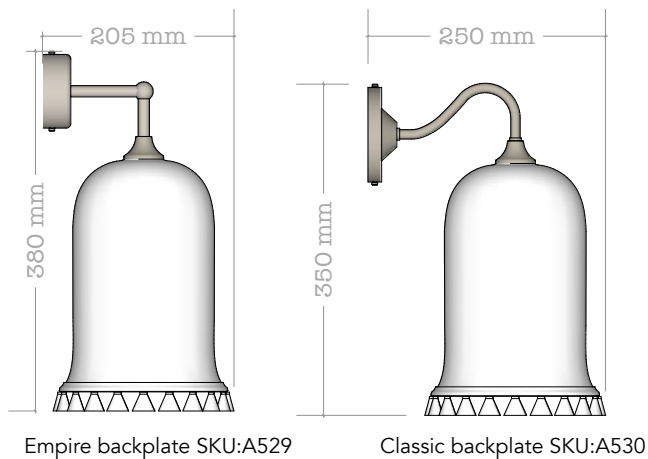

Product: Tassel Wall Light

URL: rothschildbickers.com/tassel-wall-light/
Lampholder: E14 fitting / SES bulb
Electrical: AC 220-240V Nominal frequency 50Hz
Max weight incl. wall arm: 1.5kg

Options

Shade shape: Standard Tassel

Metal finish: Seven standard colours
- rothschildbickers.com/metal

Glass colour: Standard Colours
- rothschildbickers.com/glass-colours

Glass finish: Plain

Tassel: Satinwood gold and silver tassel

Wall arm: SKU: A529 Empire backplate - 78mm D
SKU: A530 Classic backplate - 100mm D