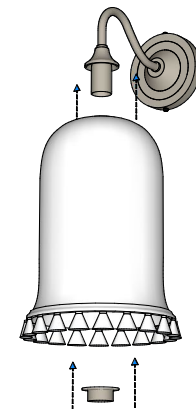

Product: Tassel Wall Light

URL: rothschildbickers.com/tassel-wall-light/
Lampholder: E14 fitting / SES bulb
Electrical: AC 220-240V Nominal frequency 50Hz
Max weight incl. wall arm: 1.5kg

Options

Shade shape: Standard Tassel

Metal finish: Seven standard colours
- rothschildbickers.com/metal

Glass colour: Standard Colours
- rothschildbickers.com/glass-colours

Glass finish: Plain

Tassel: Satinwood gold and silver tassel

Wall arm: SKU: A529 Empire backplate - 78mm D
SKU: A530 Classic backplate - 100mm D