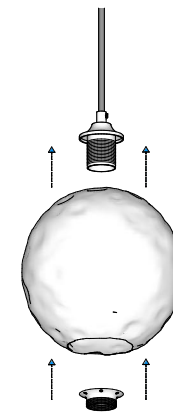

## Product: Liquid Light

URL: <https://rothschildbickers.com/liquid-light>  
Lampholder: E27 fitting / SES bulb  
Electrical: AC 220-240V Nominal frequency 50Hz  
Max weight incl. 2m flex: Standard 1.4kg, Large 1.8kg  
Standard Ceiling Rose: - Available with all ceiling roses  
- rothschildbickers.com/ceiling-roses

## Options

Shape: Standard, Large  
Metal finish: Standard colours  
- rothschildbickers.com/metal  
Flex: Standard colours & styles (3 core 0.75mm)  
- rothschildbickers.com/flex  
- Supplied standard with 2m (can be cut on site)  
- Extra length up to 12m on request  
Glass colour: Standard colours  
- rothschildbickers.com/glass-colours  
Glass finish: Plain finish only

Standard

Large

Attaching shade