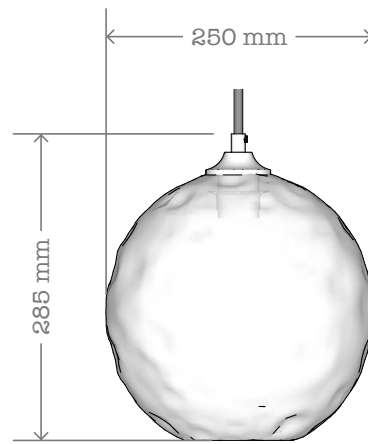

rothschild & bickers

Handblown glass lighting made in England

Product: Liquid Light

URL: <https://rothschildbickers.com/liquid-light>
Lampholder: E27 fitting / SES bulb
Electrical: AC 220-240V Nominal frequency 50Hz
Max weight incl. 2m flex: Standard 1.4kg, Large 1.8kg
Standard Ceiling Rose: - Available with all ceiling roses
- rothschildbickers.com/ceiling-roses

Options

Shape: Standard, Large
Metal finish: Standard colours
- rothschildbickers.com/metal
Flex: Standard colours & styles (3 core 0.75mm)
- rothschildbickers.com/flex
- Supplied standard with 2m (can be cut on site)
- Extra length up to 12m on request
Glass colour: Standard colours
- rothschildbickers.com/glass-colours
Glass finish: Plain finish only

Large