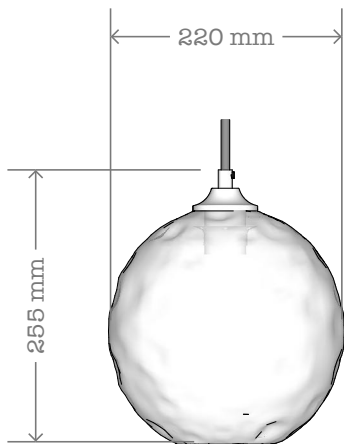

## Product: Liquid Light

URL: <https://rothschildbickers.com/liquid-light>  
Lampholder: E27 fitting / SES bulb  
Electrical: AC 220-240V Nominal frequency 50Hz  
Max weight incl. 2m flex: Standard 1.4kg, Large 1.8kg  
Standard Ceiling Rose: - Available with all ceiling roses  
- rothschildbickers.com/ceiling-roses

## Options

Shape: Standard, Large  
Metal finish: Standard colours  
- rothschildbickers.com/metal  
Flex: Standard colours & styles (3 core 0.75mm)  
- rothschildbickers.com/flex  
- Supplied standard with 2m (can be cut on site)  
- Extra length up to 12m on request  
Glass colour: Standard colours  
- rothschildbickers.com/glass-colours  
Glass finish: Plain finish only